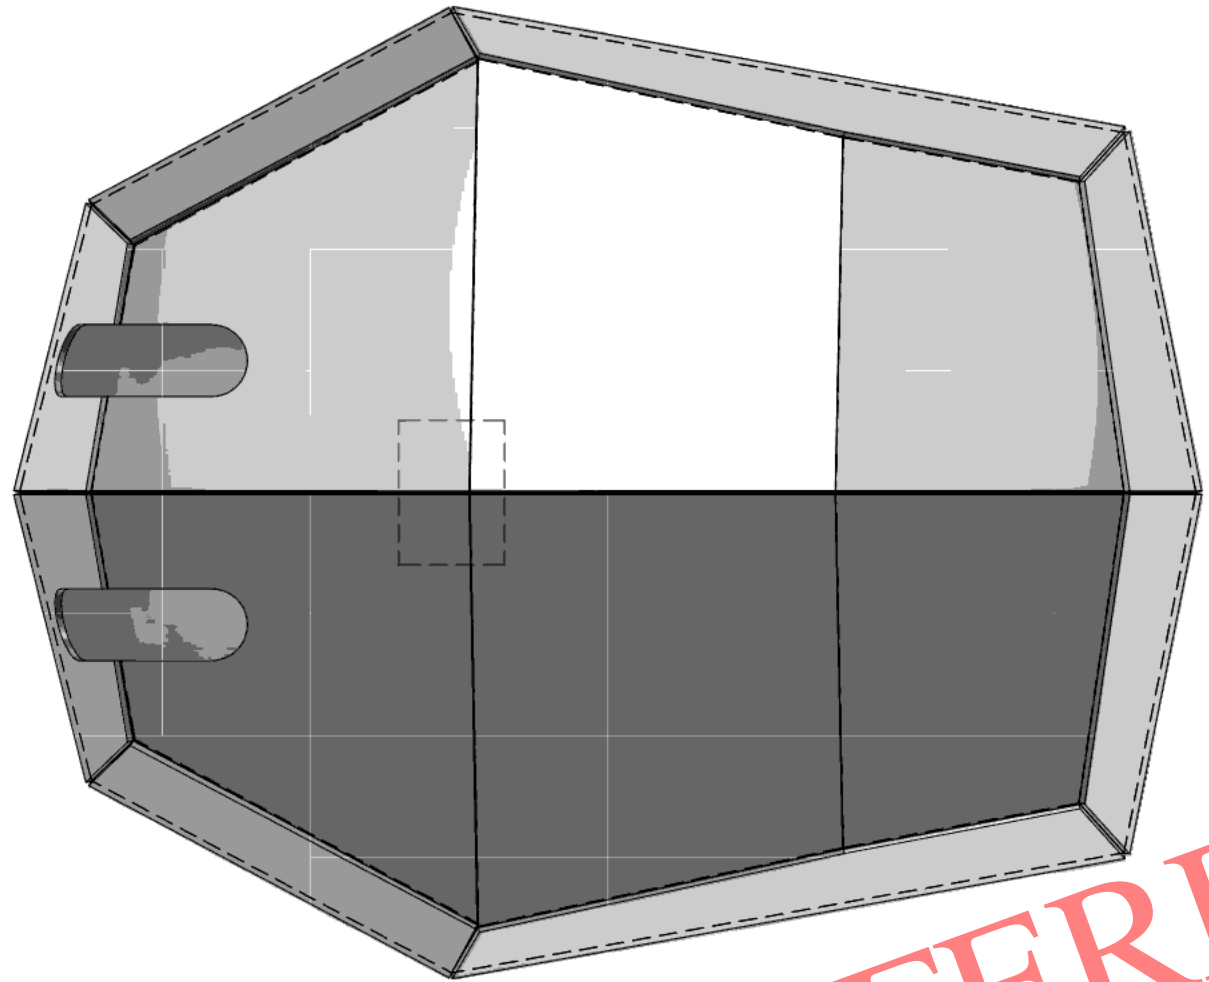

Naval Gun Model

Title	Page
Side plates	A1
Top plates	A2
Model reference	A3
Base plate	B1
Base mount	B2
Product photo	C1

Project	Naval Gun Model				
Title	Index				
Author	Scale	Rev	Page		
Captdam		1	0	/ 6	

Project	Naval Gun Model				
Title	Side plates				
Author	Scale	Rev	Page		
Captam		0	A1	/ 6	

Left Top center

Left Top back

Project	Naval Gun Model		
Title	Top plates		
Author	Scale	Rev	Page
Captdam		1	A2 / 6

REFERENCE DESIGN

		PROJECT			
		Type41 14-inch Naval Gun			
		TITLE			
		Model			
APPROVED		SIZE	CODE	DWG NO	REV
CHECKED		B			
DRAWN	XXX	2024-09-07	SCALE 1:4	WEIGHT	SHEET 1/1

Project	Naval Gun Model		
Title	Base plate		
Author	Scale	Rev	Page
Captdam		0	B1 / 6