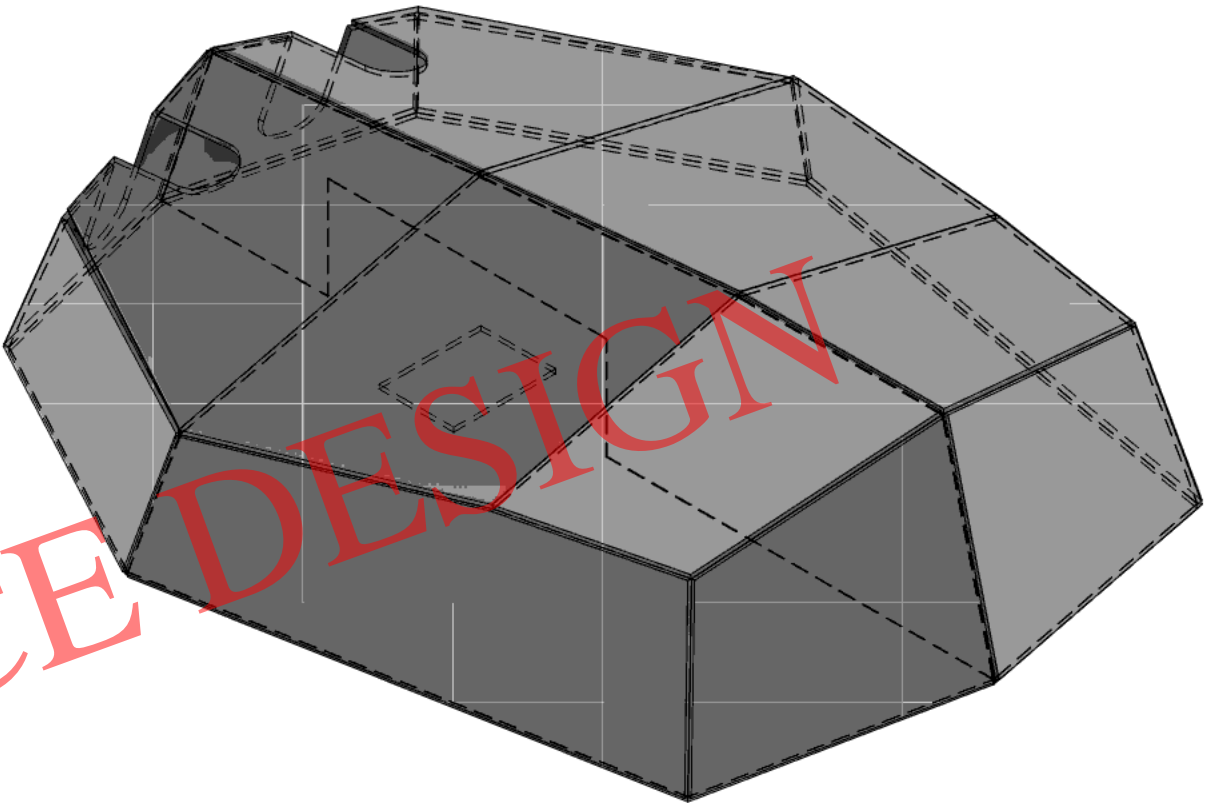

Naval Gun Model

Title	Page
Side plates	A1
Top plates	A2
Model reference	A3
Base plate	B1
Base mount	B2
Product photo	C1

Project	Naval Gun Model				
Title	Index				
Author	Scale	Rev	Page		
Captdam		1	0	/ 6	

Project	Naval Gun Model				
Title	Side plates				
Author	Scale	Rev	Page		
Captam		0	A1	/ 6	

Left Top center

Left Top back

Project	Naval Gun Model		
Title	Top plates		
Author	Scale	Rev	Page
Captdam		1	A2 / 6

REFERENCE DESIGN

		PROJECT			
		Type41 14-inch Naval Gun			
		TITLE			
		Model			
APPROVED		SIZE	CODE	DWG NO	REV
CHECKED		B			
DRAWN	XXX	2024-09-07	SCALE 1:4	WEIGHT	SHEET 1/1

Project	Naval Gun Model		
Title	Base plate		
Author	Scale	Rev	Page
Captdam		0	B1 / 6