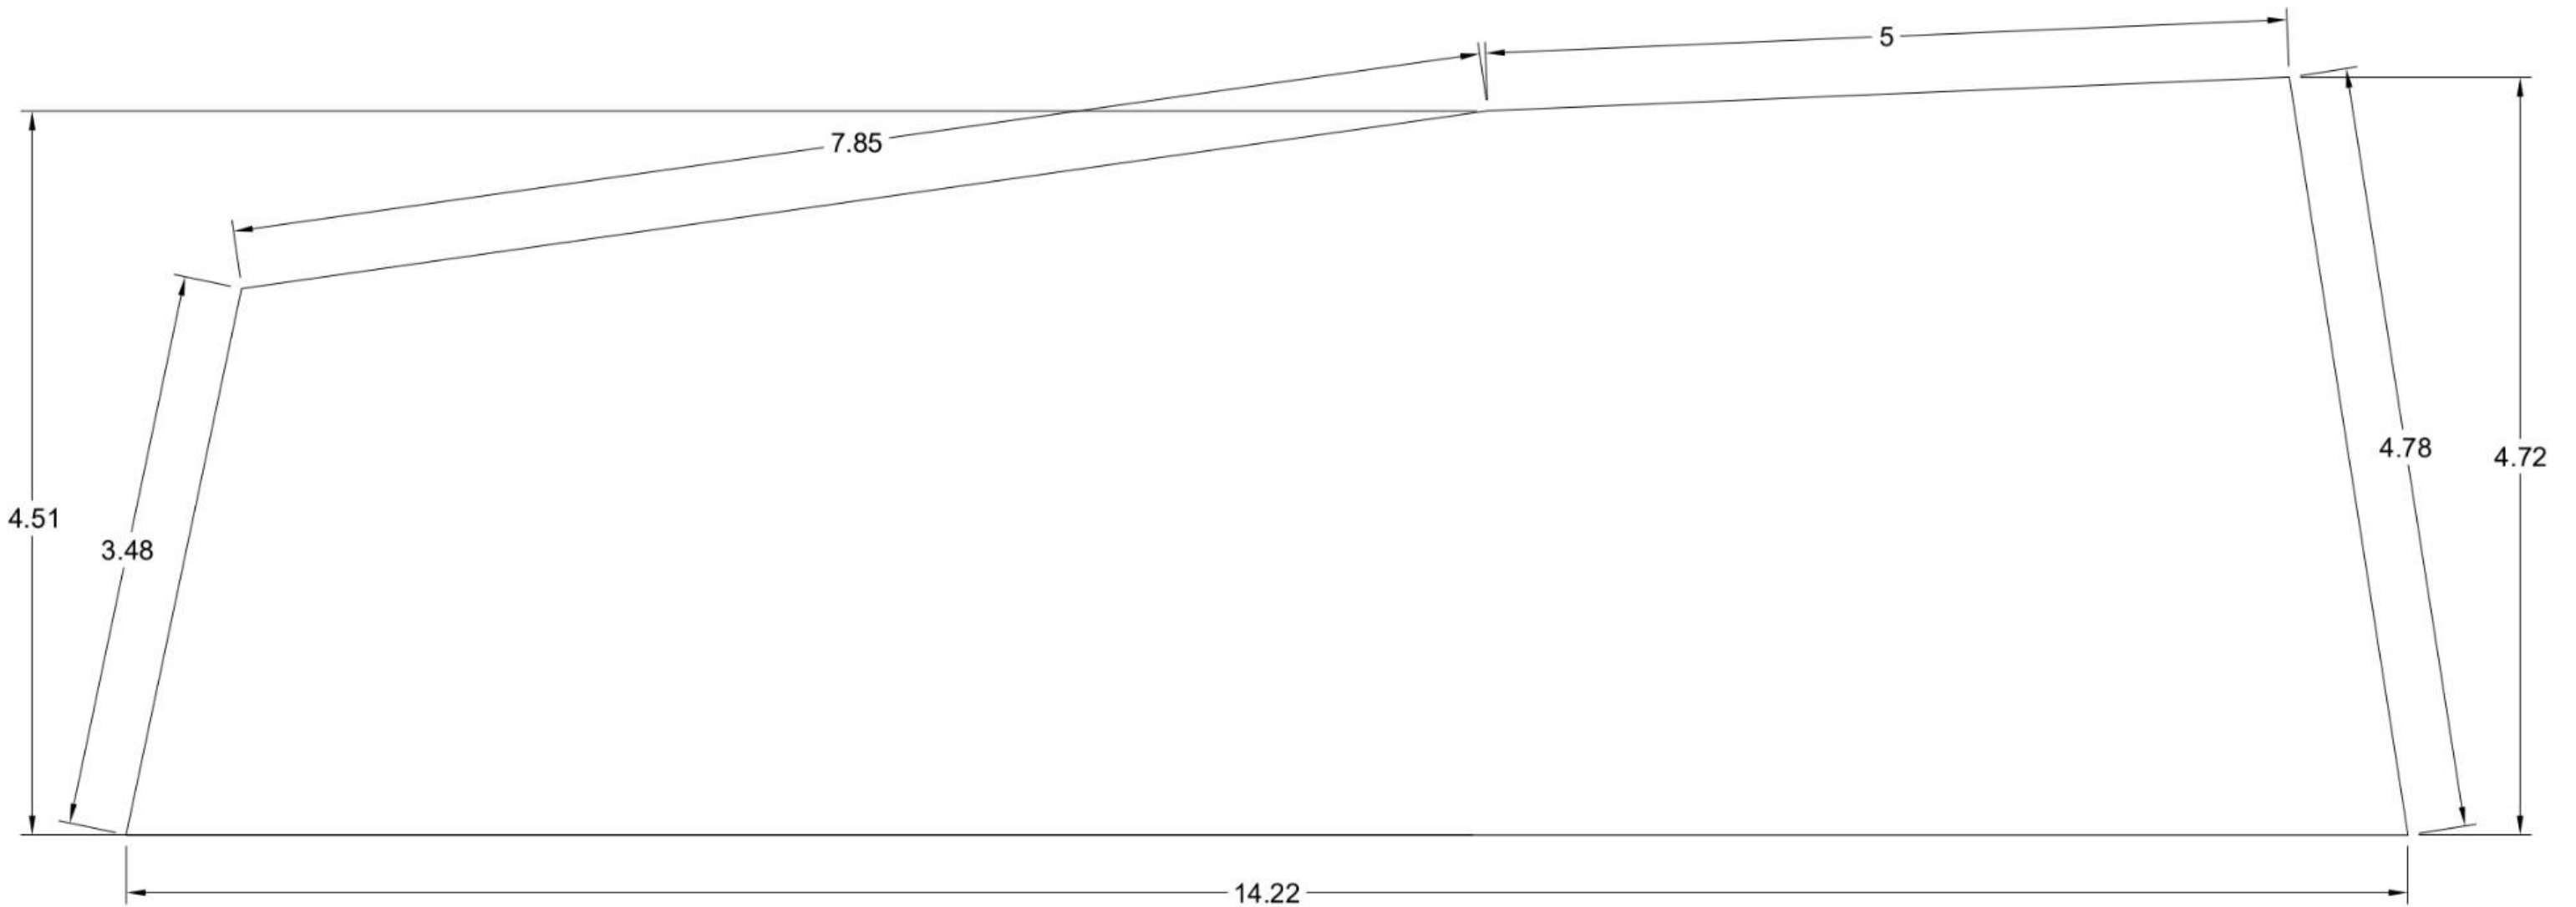

Naval Gun Model

Title	Page
Side plates	A1
Top plates	A2
Model reference	A3
Base plate	B1
Base mount	B2
Product photo	C1

Project	Naval Gun Model				
Title	Index				
Author	Scale	Rev	Page		
Captdam		1	0	/ 6	

Project	Naval Gun Model				
Title	Side plates				
Author	Scale	Rev	Page		
Captam		0	A1	/ 6	

Left Top center

Left Top back

Project	Naval Gun Model		
Title	Top plates		
Author	Scale	Rev	Page
Captdam		1	A2 / 6

REFERENCE DESIGN

		PROJECT			
		Type41 14-inch Naval Gun			
		TITLE			
		Model			
APPROVED		SIZE	CODE	DWG NO	REV
CHECKED		B			
DRAWN	XXX	2024-09-07	SCALE 1:4	WEIGHT	SHEET 1/1

Project	Naval Gun Model		
Title	Base plate		
Author	Scale	Rev	Page
Captdam		0	B1 / 6