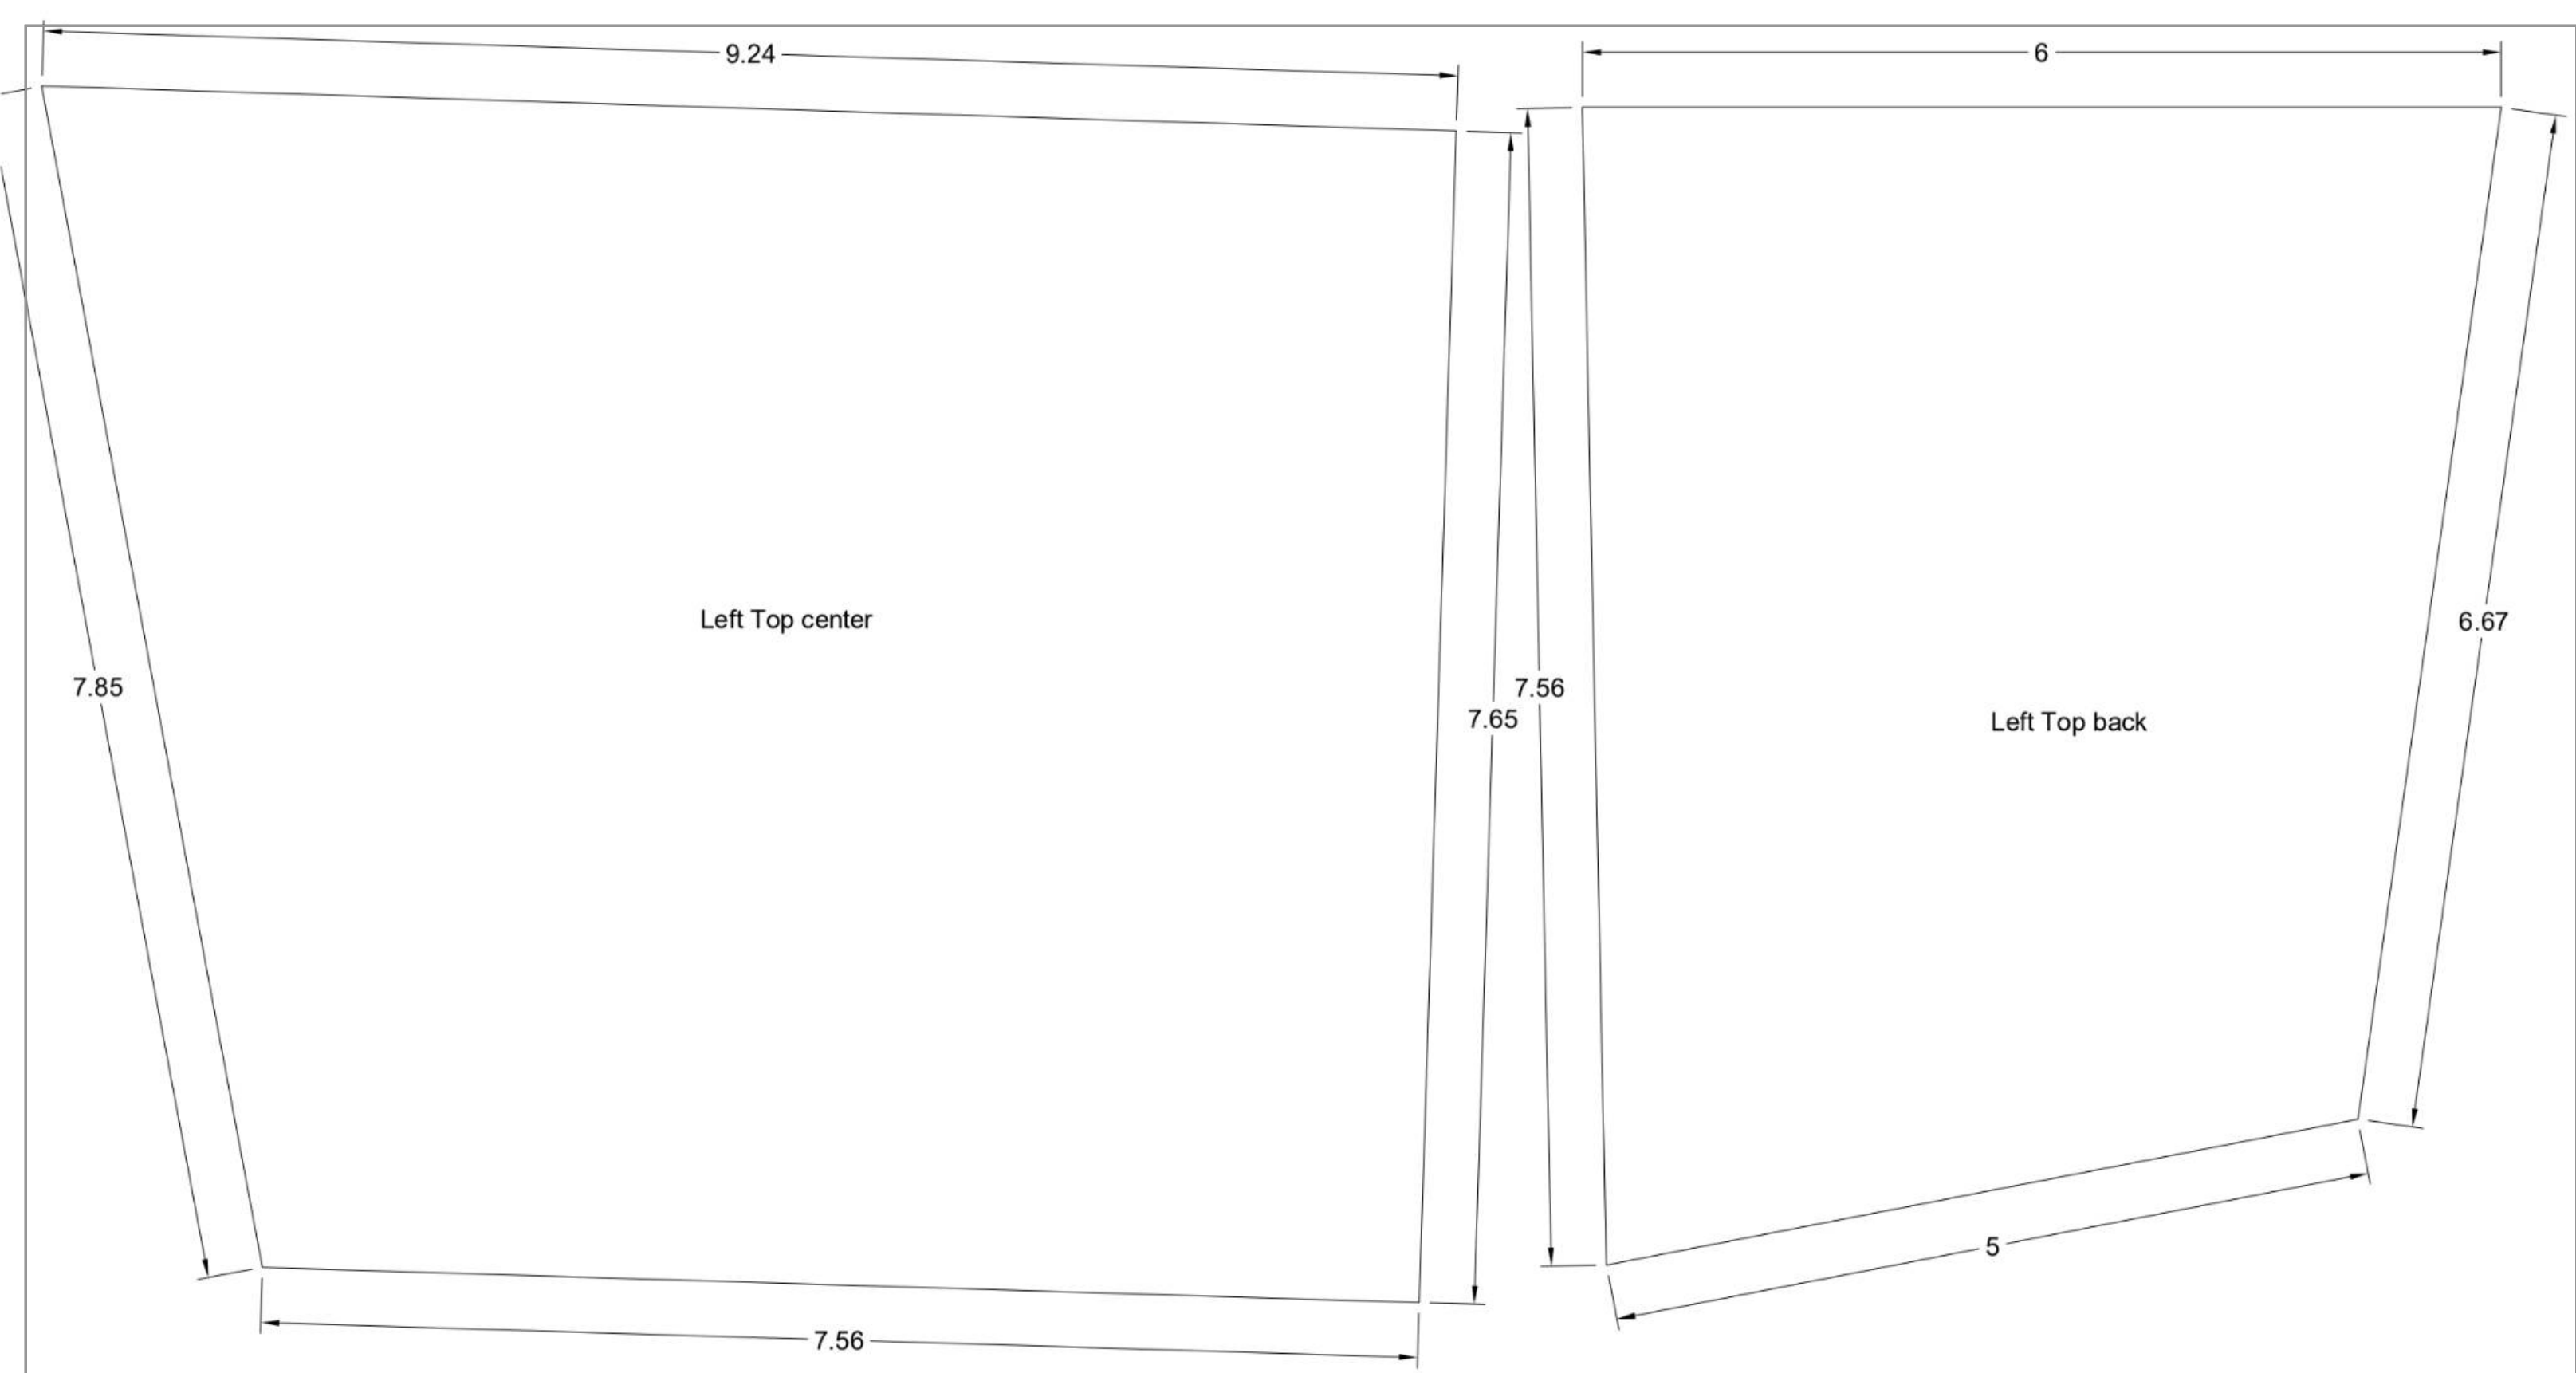

Naval Gun Model

Title	Page
Side plates	A1
Top plates	A2
Model reference	A3
Base plate	B1
Base mount	B2
Product photo	C1

Project	Naval Gun Model				
Title	Index				
Author	Scale	Rev	Page		
Captdam		1	0	/ 6	

Project	Naval Gun Model				
Title	Side plates				
Author	Scale	Rev	Page		
Captam		0	A1	/ 6	

Left Top center

Left Top back

Project	Naval Gun Model		
Title	Top plates		
Author	Scale	Rev	Page
Captdam		1	A2 / 6

REFERENCE DESIGN

		PROJECT			
		Type41 14-inch Naval Gun			
		TITLE			
		Model			
APPROVED		SIZE	CODE	DWG NO	REV
CHECKED		B			
DRAWN	XXX	2024-09-07	SCALE 1:4	WEIGHT	SHEET 1/1

Project	Naval Gun Model		
Title	Base plate		
Author	Scale	Rev	Page
Captdam		0	B1 / 6